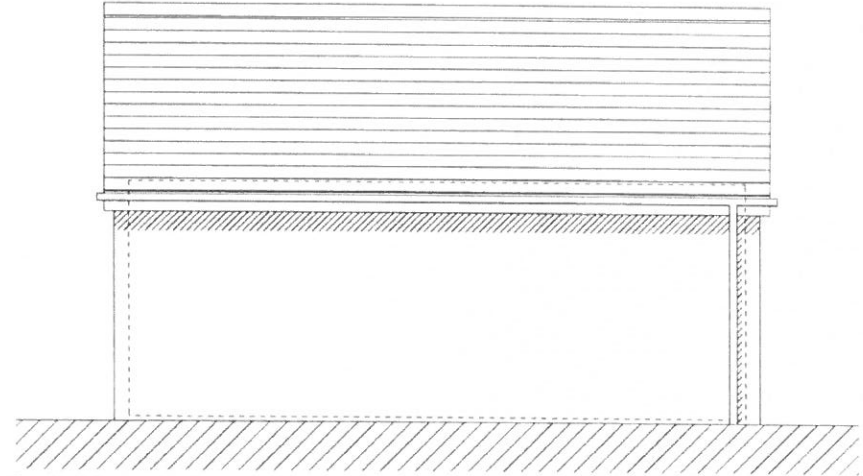

Drychriad Gogledd Ddwyrainol

CAIS CYNLLUNIO Ap Thomas Cyl. Unit 13b Llys Onnen Parc Menai Bangor Gwynedd LL57 4DF 01248 670353 www.ap-thomas.com info@ap-thomas.com	© 1998-2013 Ap Thomas Cyl. All rights reserved. 0001 This drawing is copyright of Ap Thomas Cyl. and must not be copied or reproduced in any form, in whole or part, without written consent.	DATE : 18.02.2013 SCALE : 1:50
		DRAWN: THD CHECKED: AMJ
JOB: Estyniad Modurdy Llefy Plu Llangybi		DRG:
		Cynlluniau Presennol
JOB NO.	DRG. REF.	REV.
5015	(00) 01	B