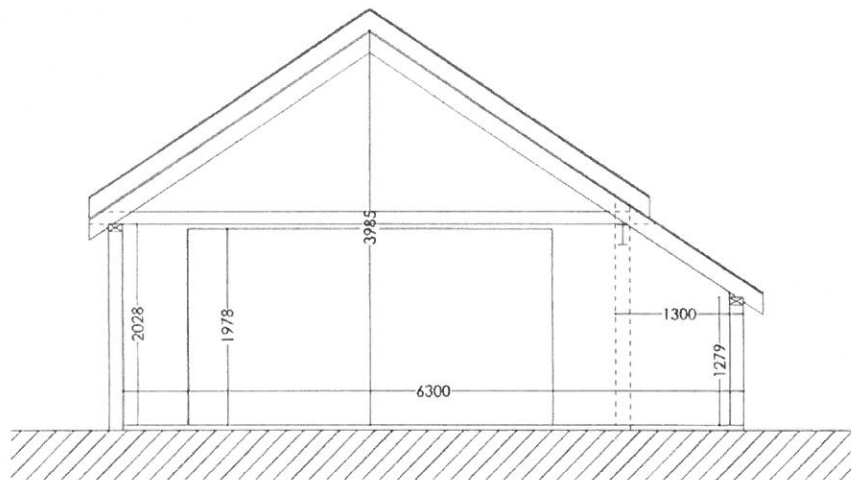

Toriad A - a

Defnyddiau:
Tô - Llechi glas natural
Murlau - Gorffeniad graean

Ap Thomas Cyl. Unit 13b Llys Ornen Parc Menai Bangor Gwynedd LL57 4DF 01248 470353 www.ap-thomas.com info@ap-thomas.com	DATE : 03.09.2014 SCALE : 1:50
	DRAWN: RWJ CHECKED: AMJ
	JOB: Estyniad Modurdy Llety Plu Llangybi
	DRG: Drychiadau Bwriededig
JOB NO: 5015 DRG. REF: (20) 02 REV: *	© The drawing is copyright of Ap Thomas Cyl and must not be copied or reproduced in any form, in whole or part thereof, without written consent.