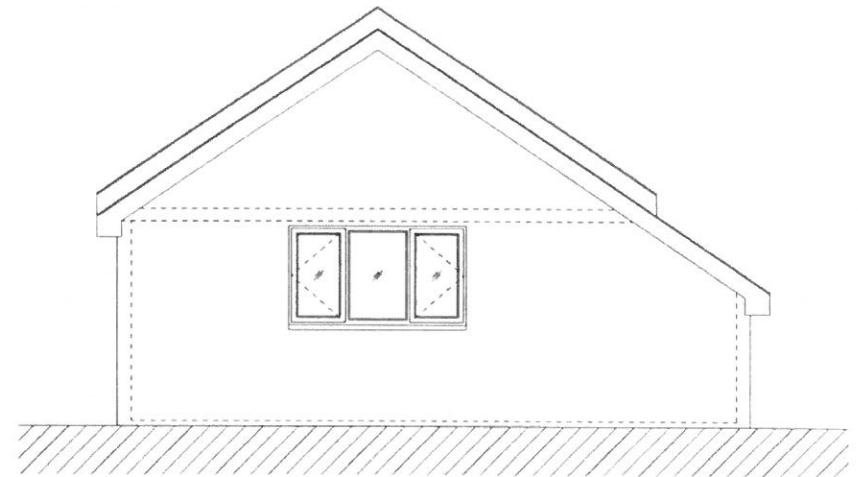

Drychiad De Ddwyrainol