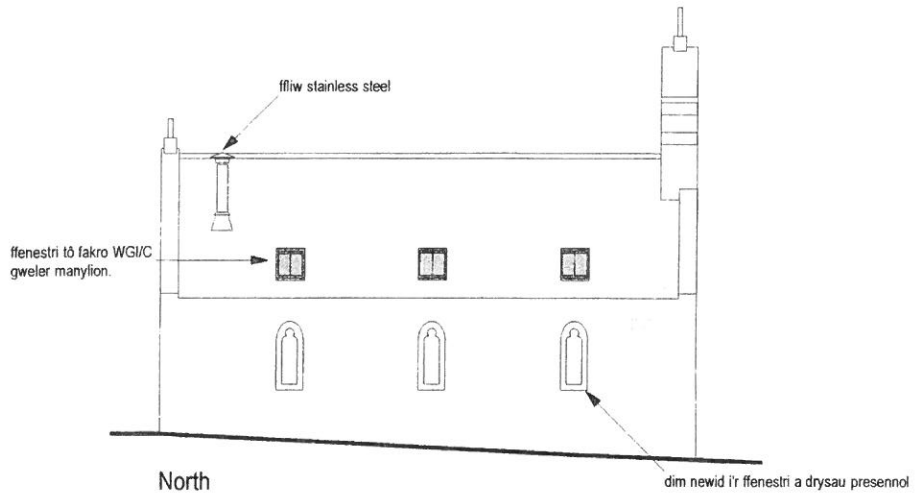

CYNGOR GWYNEDD
ADRAN RHEOLEIDDIO
- 8 MAW 2016
GWASANAETH CYNLLUNIO AC
AMGYLCHEDD
RHIFTRAC:

North