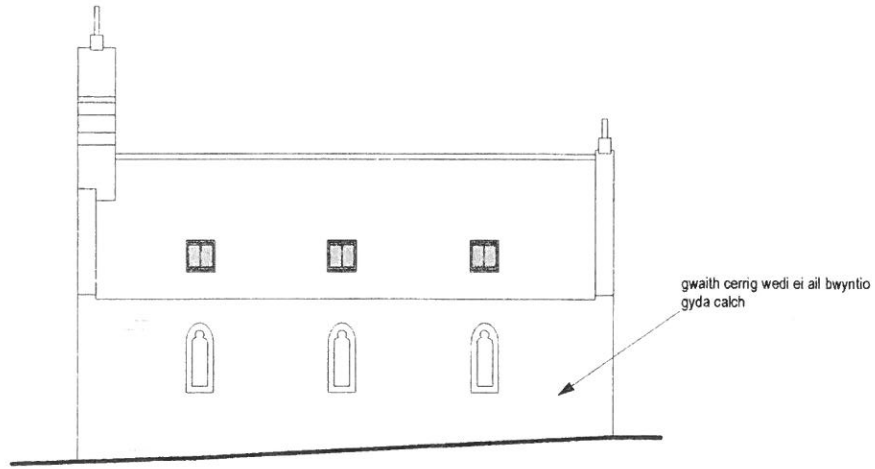

CYNGOR GWYNEDD
ADRAN RHEOLEIDDIO
- 8 MAW 2016
GWASANAETH CYNLLUNIO AC
AMGYLCHEDD
RHIFTRAC:

South

Ty - Newydd
Dylunio a rheolaeth project
Design & project management

Ty Newydd, Celdio, Pwllheli LL53 8UG
Tel: 0770 925 8926 | 01758 720762
ebost: gwyn@ty-newydd.com
www.ty-newydd.com

St. Celdio Church, Celdio
Elevations (proposed)

1330/ 04
1:100
12-02-2016