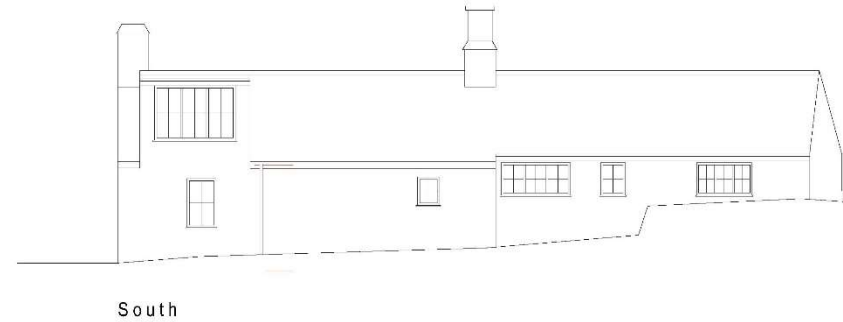

Ty'n y Mynydd, Nefyn

Elevations (as existing)

Ty - Newydd cyf.

Dylunio a rheolaeth project
Design & project management

Cefn Bryn, 24 Stryd Fawr,
Criccieth, LL52 0BT

Tel: 0770 925 8926
ebost: gwyn@ty-newydd.com
www.ty-newydd.com

1755/ 02

1:100 @ A3

06-04-2021