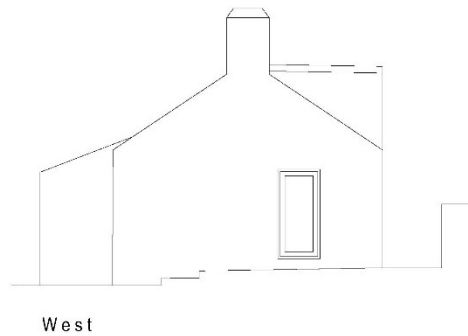

Ty'n y Mynydd, Nefyn

Elevations (as existing)

Ty - Newydd cyf.

Dylunio a rheolaeth project
Design & project management

Cefn Bryn, 24 Stryd Fawr,
Criccieth, LL52 0BT

Tel: 0770 925 8926
ebost: gwyn@ty-newydd.com
www.ty-newydd.com

1755/ 02

1:100 @ A3

06-04-2021