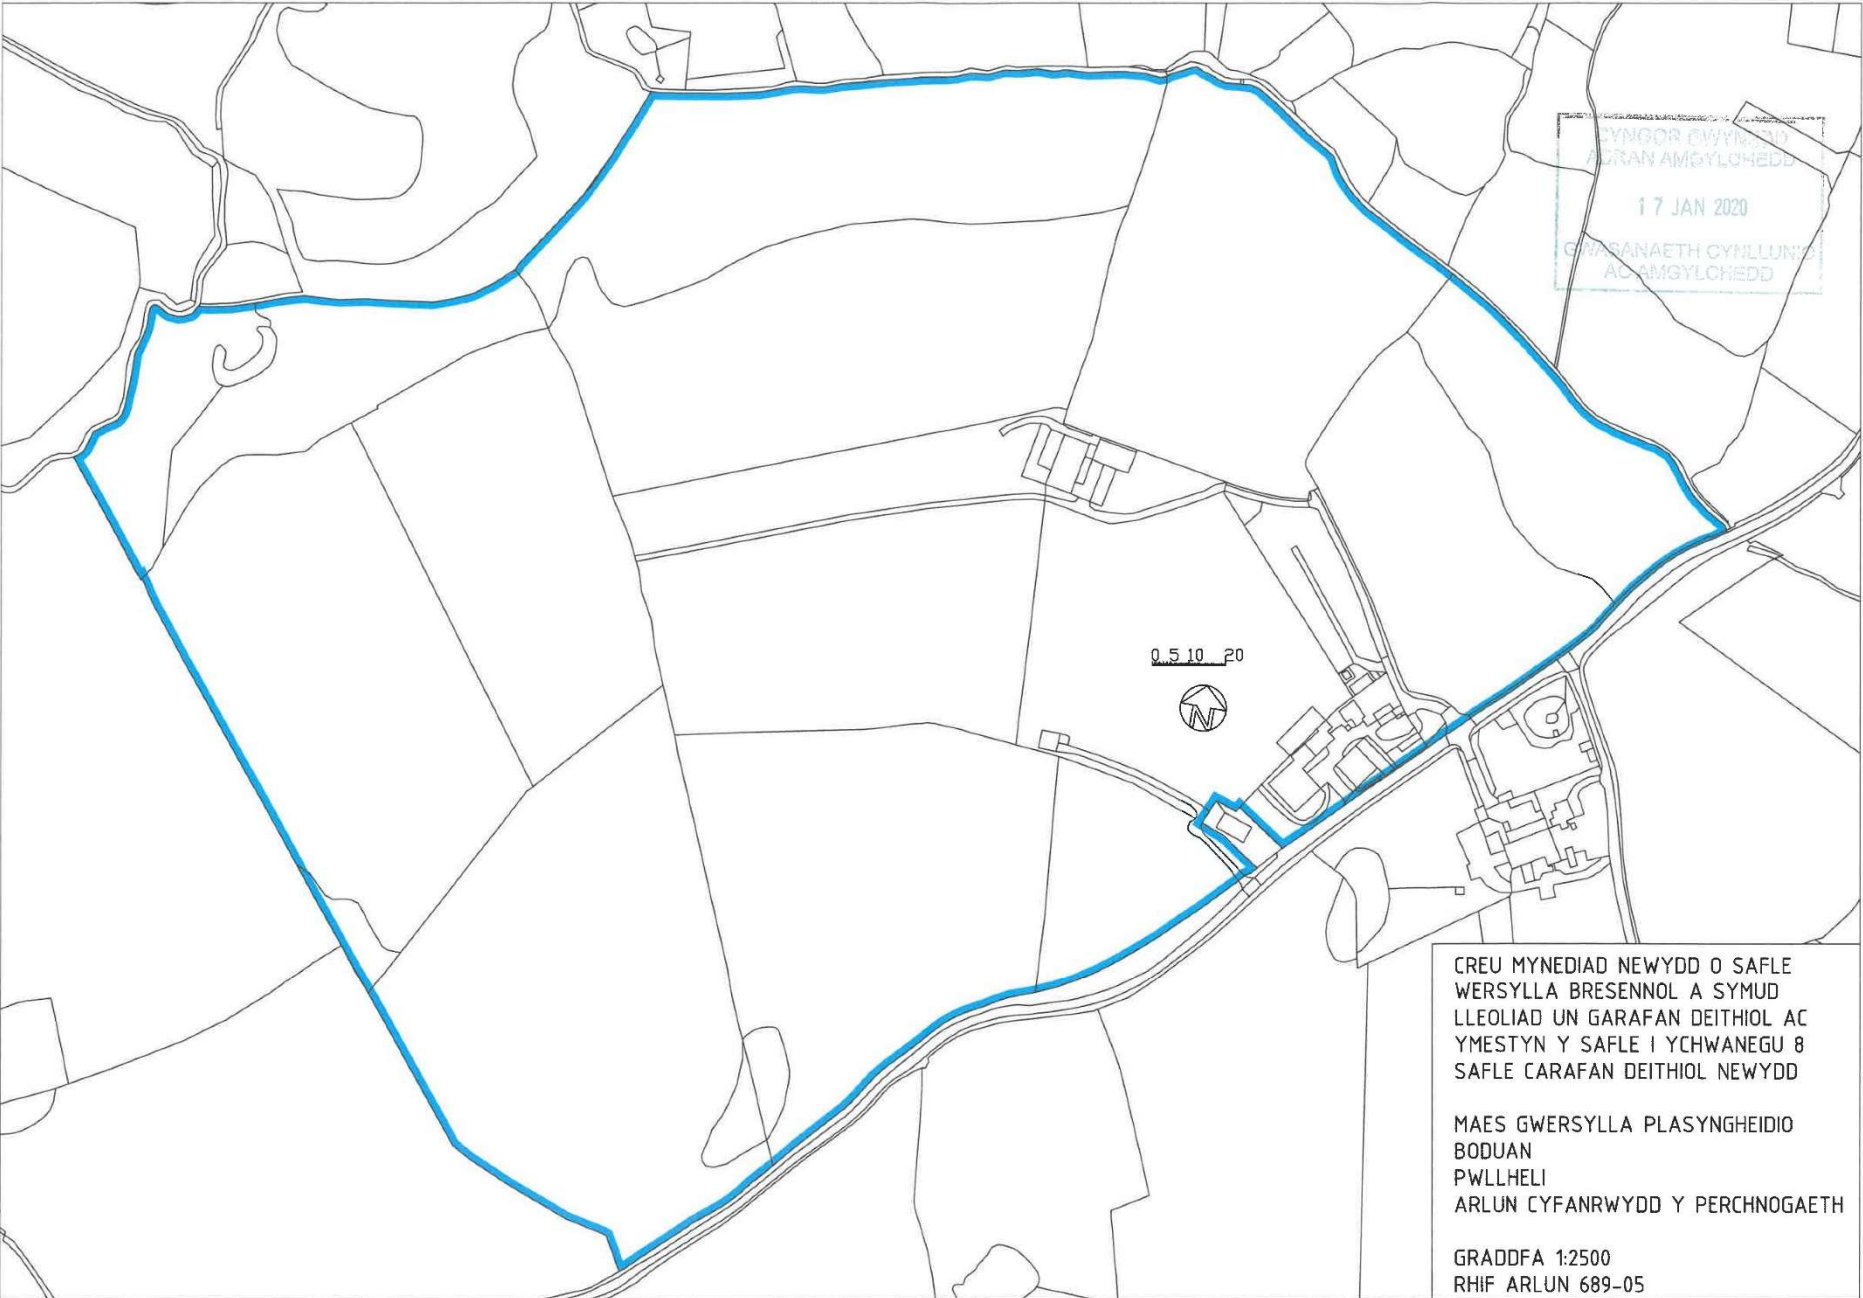

C20/0102/33/LL

Ymestyn safle carafanau teithiol presennol i dir gerllaw trwy greu mynediad newydd o'r safle gwersylla presennol, symud lleoliad un garafán deithiol ac ychwanegu 8 carafán deithiol newydd.

Extend existing touring caravan site to adjacent land by creating new access from existing camp site, relocating one touring caravan site and adding 8 new touring caravans

Plas yng Ngheidio, Ceidio, Pwllheli, LL53 8YL