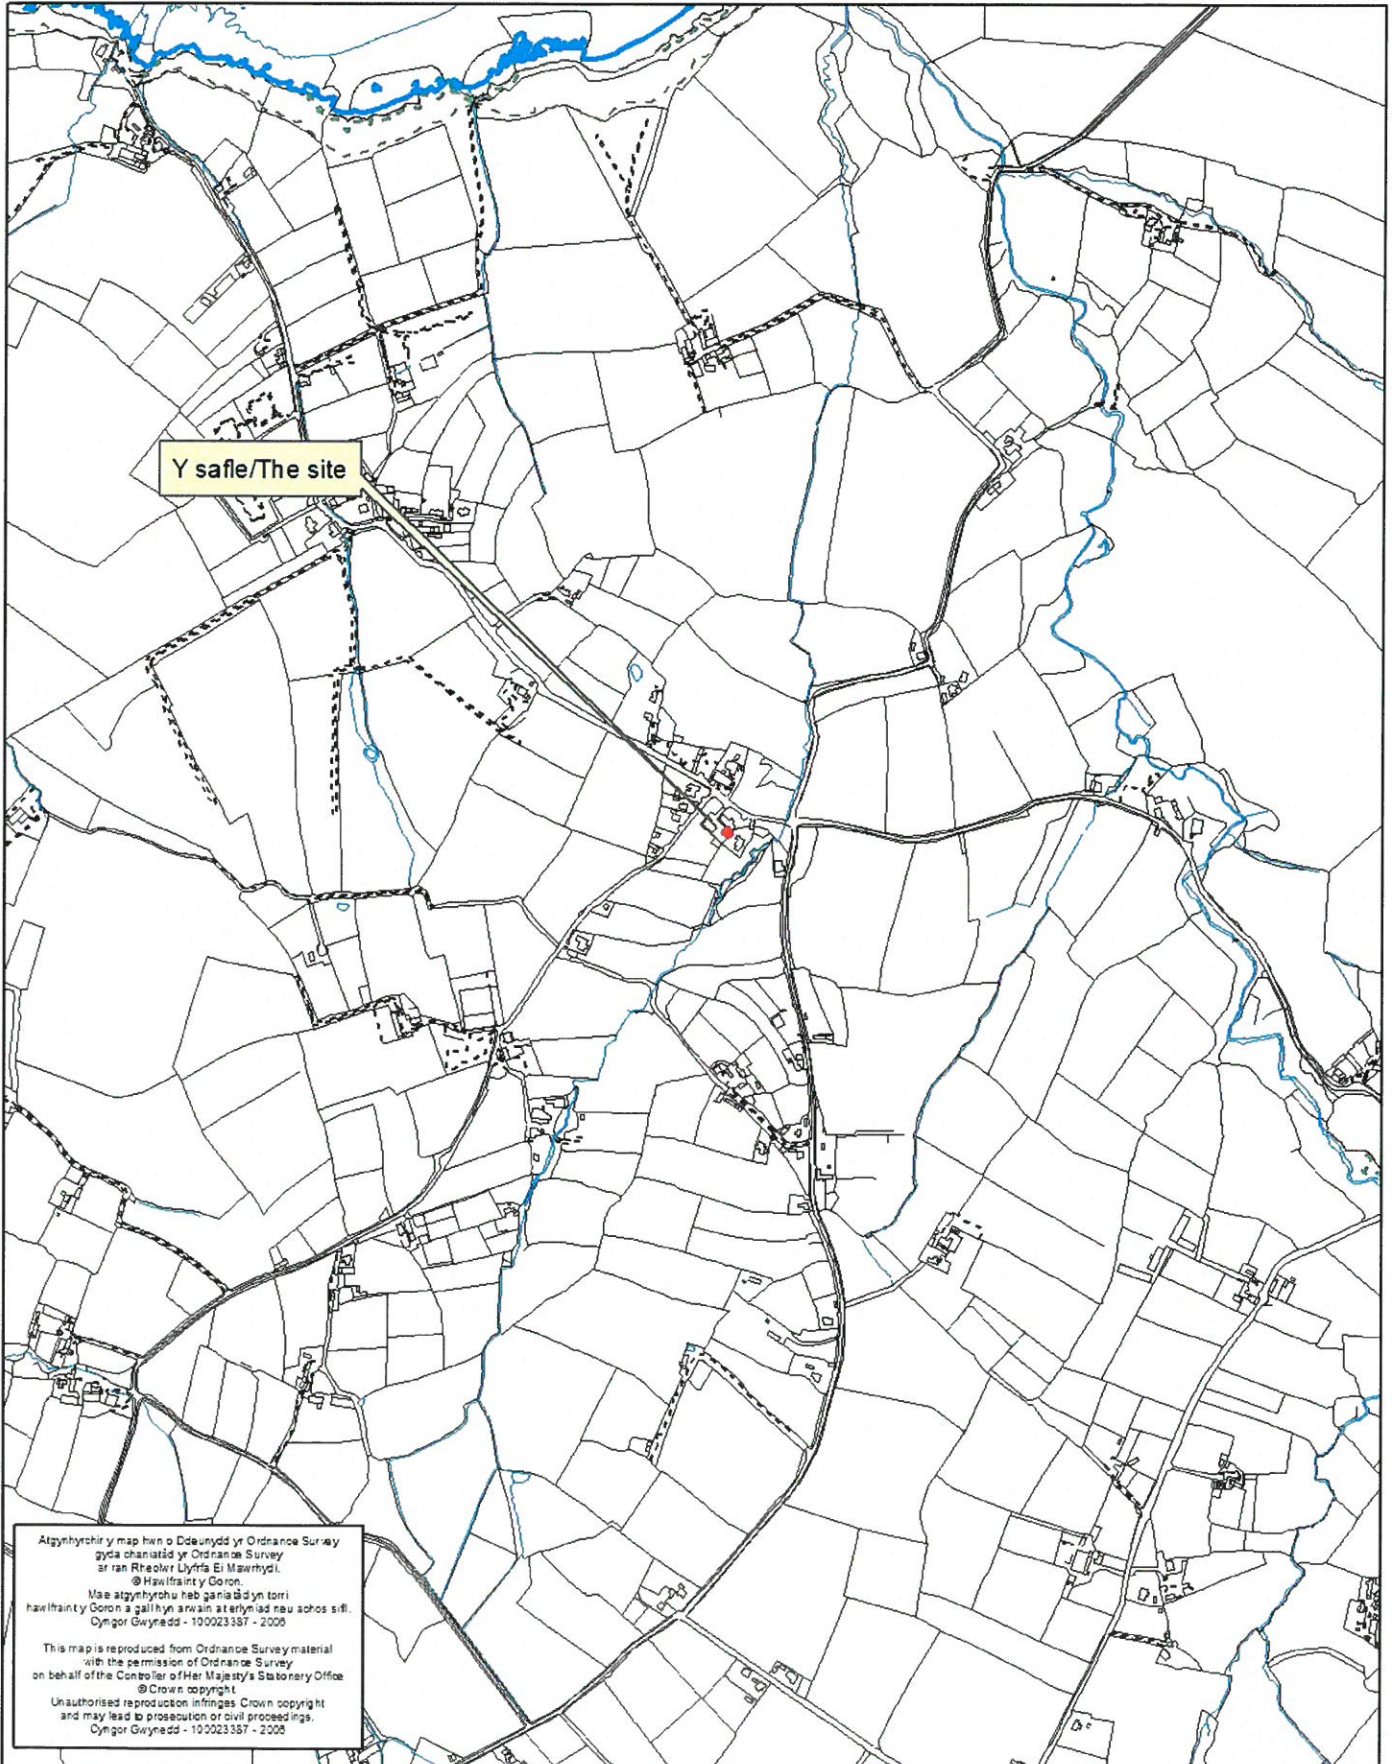

Rhif y Cais / Application Number : C16/1380/46/LL

Cynllun lleoliad ar gyfer adnabod y safle yn unig. Dim i raddfa.
Location Plan for identification purposes only. Not to scale.

① CYNLUN LLEOLIAD

TITLE NUMBER
CYM191736

GWYNEDD

SCALE 1:1250

SH2033SW

ORDNANCE SURVEY MAP REFERENCE:

©CROWN COPYRIGHT. Produced by H.M.L.R. Further reproduction in whole or in part is prohibited without the prior written permission of Ordnance Survey. Licence Number GD 27772B.

Brynmor

1914

2090

This title plan shows the general position of the boundaries: it does not show the exact line of the boundaries. Measurements scaled from this plan may not match measurements between the same points on the ground. For more information see Land Registry Public Guide 7 - Title Plans.