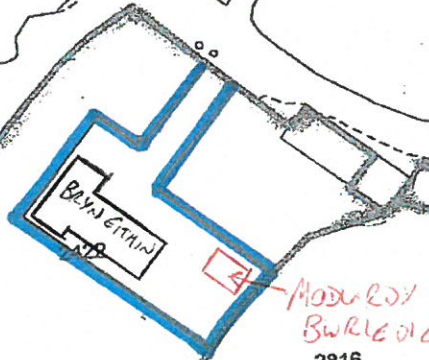

① CYNLUN LLEOLIAD

TITLE NUMBER
CYM191736

GWYNEDD

SCALE 1:1250

SH2033SW

ORDNANCE SURVEY MAP REFERENCE:

©CROWN COPYRIGHT. Produced by H.M.L.R. Further reproduction in whole or in part is prohibited without the prior written permission of Ordnance Survey. Licence Number GD 27772B.

2132

Ystrôia

Ty
Capel

3228

Graig

Capel Pen-y-graig

2816

2819

Brynmor

1914

2090

This title plan shows the general position of the boundaries: it does not show the exact line of the boundaries. Measurements scaled from this plan may not match measurements between the same points on the ground. For more information see Land Registry Public Guide 7 - Title Plans.

This official copy shows the state of the title plan on 11 August 2004 at 13:47:19. It may be subject to distortions in scale. Under s.67 of the Land Registration Act 2002, this copy is admissible in evidence to the same extent as the original.

Printed on 11 August 2004.