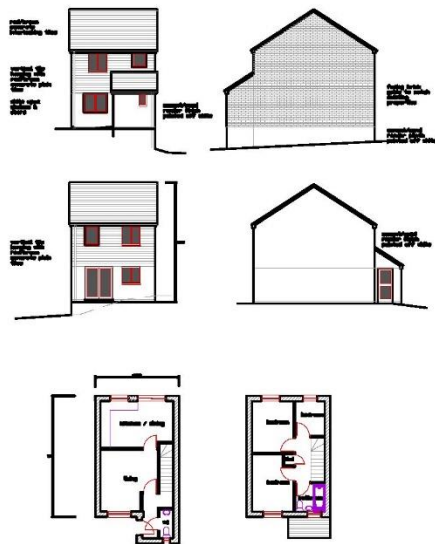

3 Bedroom
House