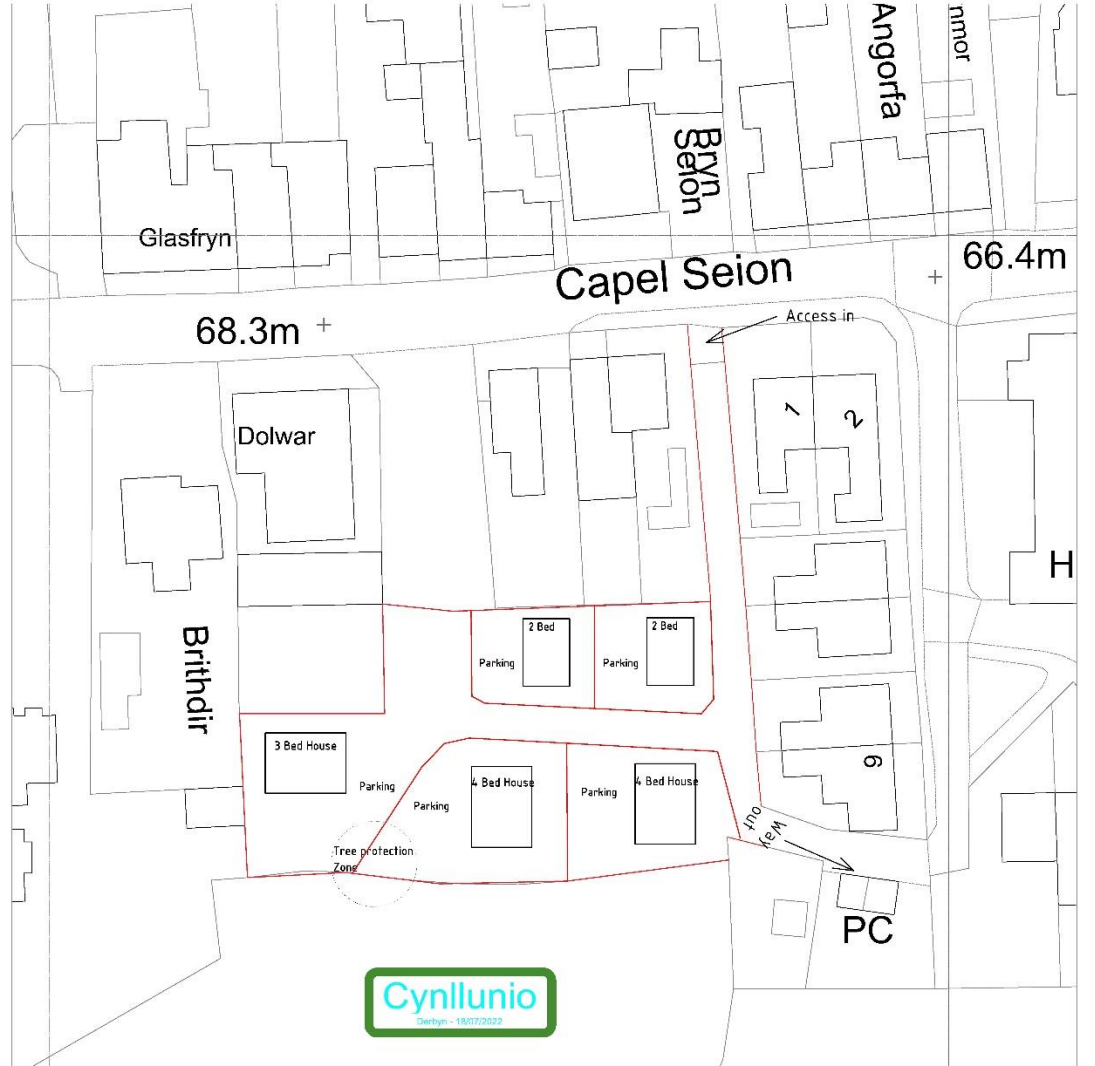

1:1250

1:500

PROJECT NAME PC-01	REF PC	TITLE Location Plan
JOB Tir Ger Dolwar Llanbedrog Pwllheli Gwynedd LL537PA	DATE 06/22	 SHEET NO 01
SCALE Various	DRAWN BY HEH	

GRID/PLAN/REF: PC-02	REF: PC	TITLE Site Plan	
JOB: Tir Ger Dolwar Llanbedrog Pwllheli Gwynedd LL537PA	DATE: 06/22	SCALE: NTS	

Size
Length=7745mm
Width=3345mm
Height=7644mm

3 Bedroom
House

Size
Length=19410mm
Width=7000mm
Height=7266mm

4 Bedroom
House

Size
Length=8400mm
Width=6800mm
Height=618mm

Bungalow

PROJECT NAME PC-00	REF PC	TITLE House styles	
DATE Tŷ ger Dolwar Llanbedrog Fwlthel Gwynedd	DATE 06/2022		
SCALE NTS	DESIGNED BY HEH		