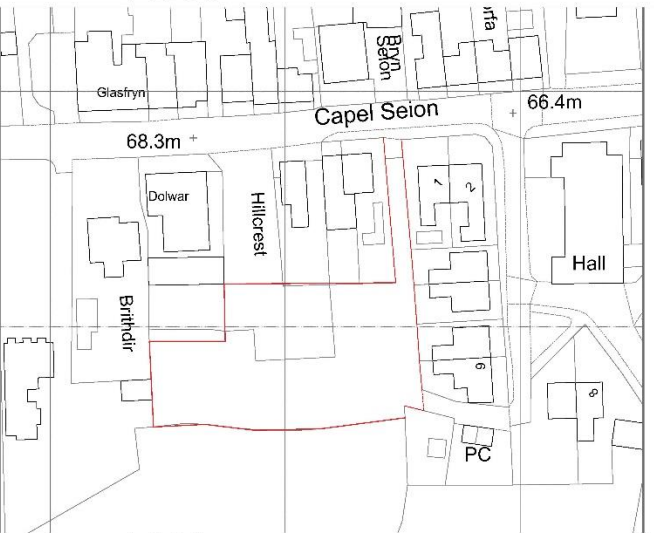

1:1250

1:500

PROJECT NAME PC-01	REF PC	TITLE Location Plan
JOB Tir Ger Dolwar Llanbedrog Pwllheli Gwynedd LL537PA	DATE 06/22	 SHEET NO 01
SCALE Various	DRAWN BY HEH	

GRID/PLAN/REF: PC-02	REF: PC	TITLE Site Plan	
JOB: Tir Ger Dolwar Llanbedrog Pwllheli Gwynedd LL537PA	DATE: 06/22	SCALE: NTS	

Size
Length=7745mm
Width=3345mm
Height=7644mm

3 Bedroom
House

Size
Length=19410mm
Width=7000mm
Height=7266mm

4 Bedroom
House

Size
Length=8400mm
Width=6800mm
Height=618mm

Bungalow

PROJECT NAME PC-00	REF PC	TITLE House styles	
DATE Tŷ ger Dolwar Llanbedrog Fwlthel Gwynedd	DATE 06/2022		
SCALE NTS	DESIGNED BY HEH		