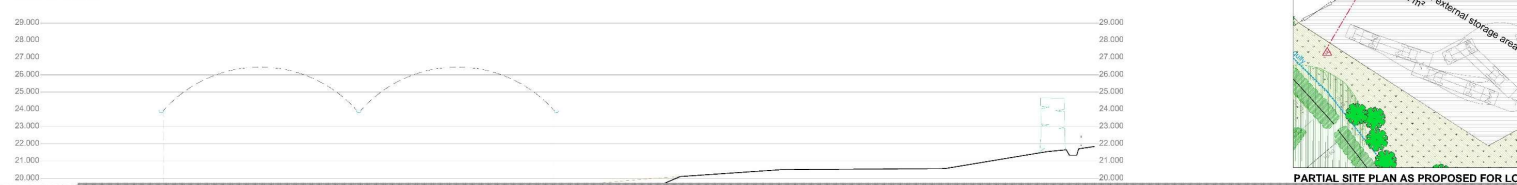

FLOOR PLAN
Scale 1:200 @ A1

NORTH-EAST ELEVATION
Scale 1:200 @ A1

ILLUSTRATIVE SITE SECTION 4-4'
Scale 1:125 @ A1