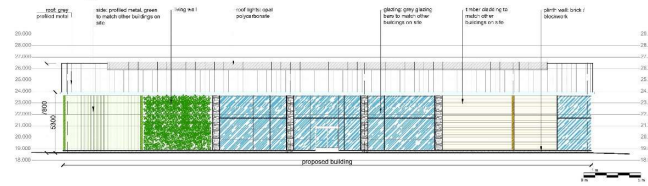

SOUTH-WEST ELEVATION
Scale 1:200 @ A1

NORTH-EAST ELEVATION
Scale 1:200 @ A1