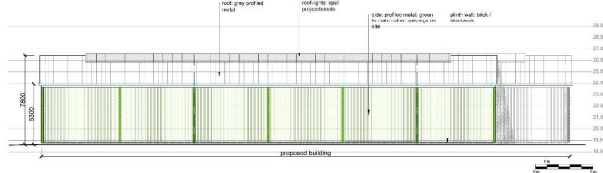

NORTH-WEST ELEVATION
Scale 1:200 @ A1

SOUTH-WEST ELEVATION
Scale 1:200 @ A1