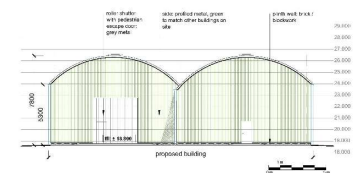

SOUTH-EAST ELEVATION
Scale 1:200 @ A1