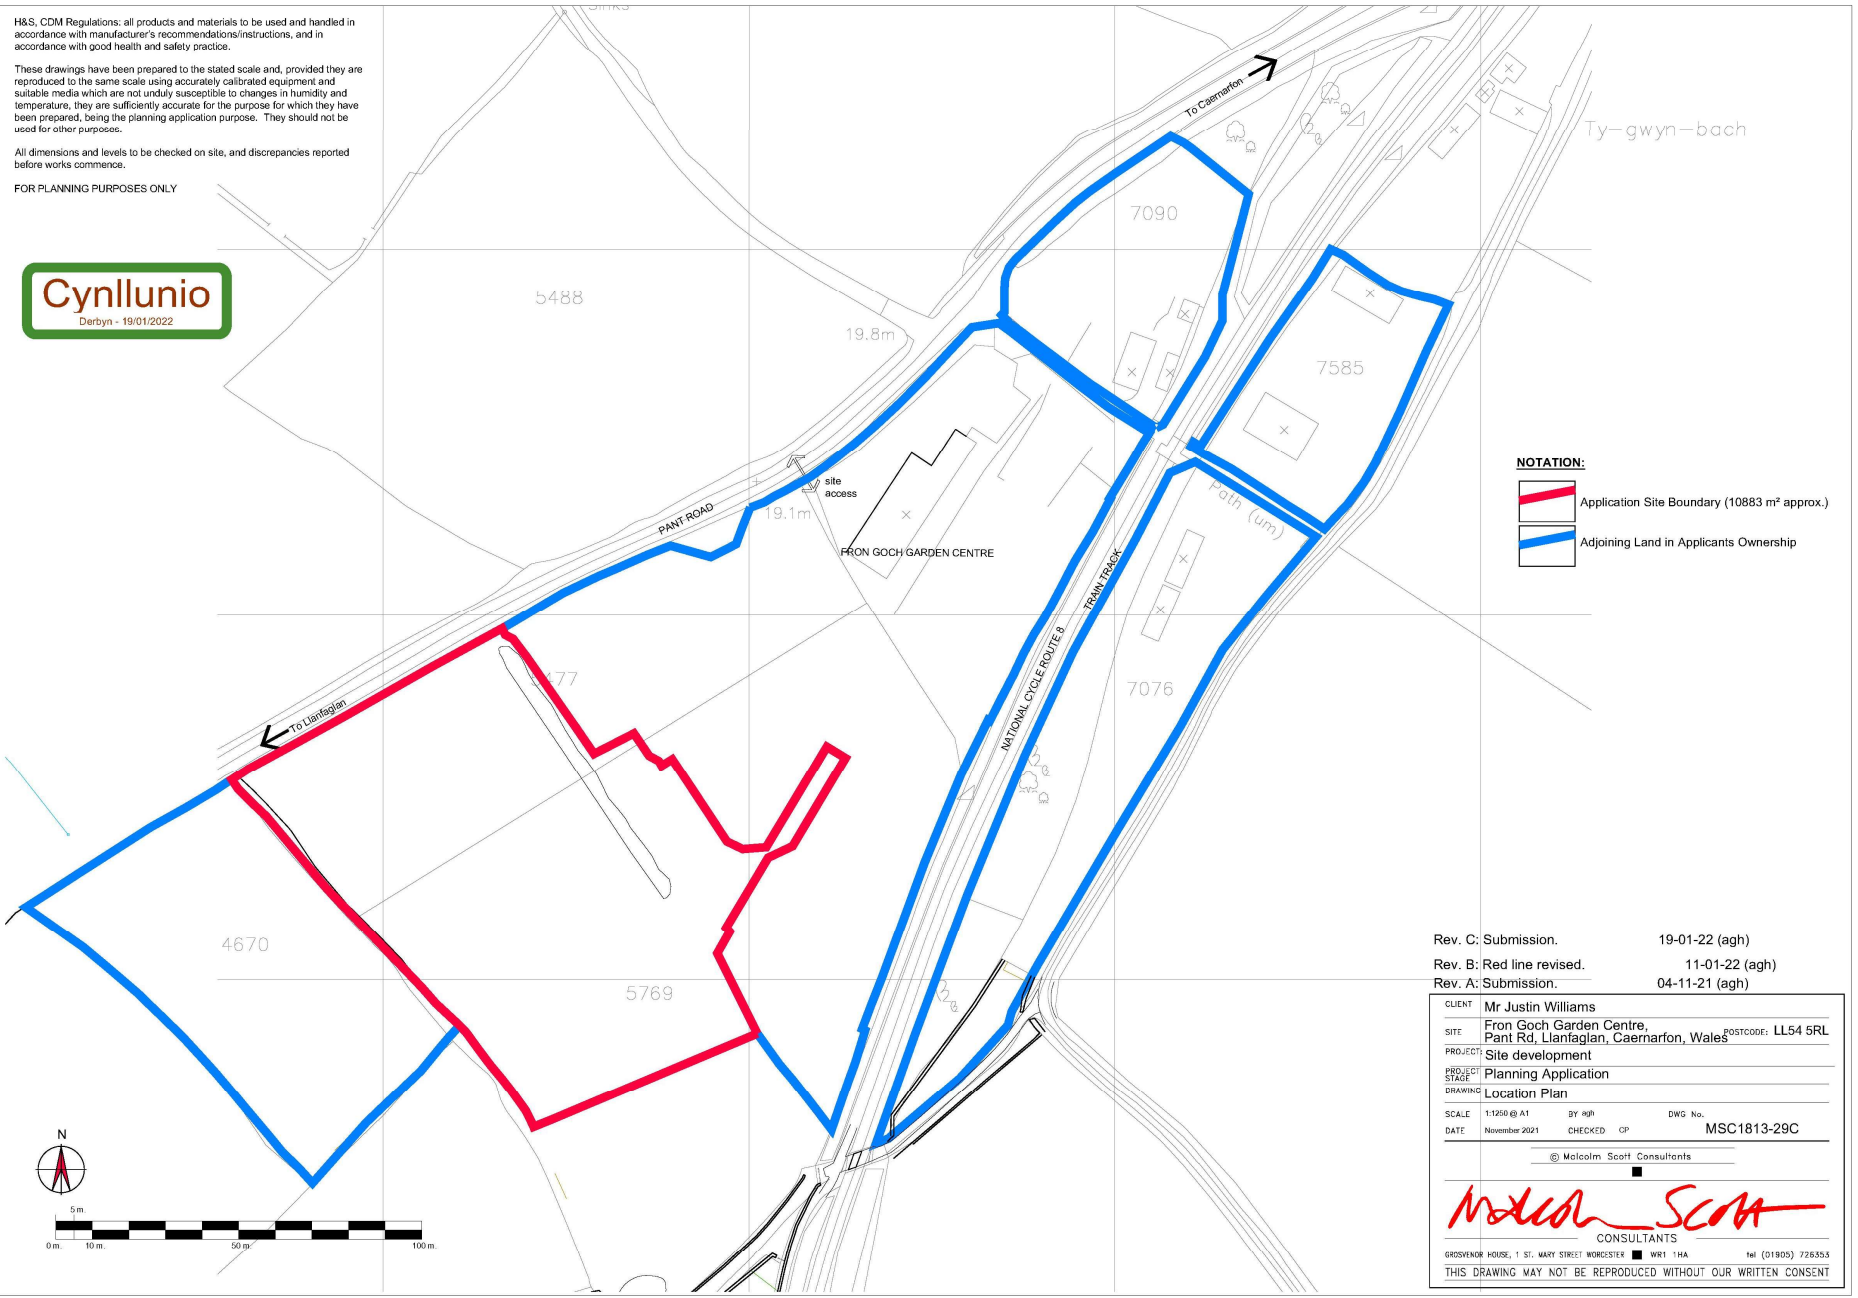

FOR PLANNING PURPOSES ONLY

NOTATION:

- Application Site Boundary (10883 m² approx.)
- Adjoining Land in Applicants Ownership