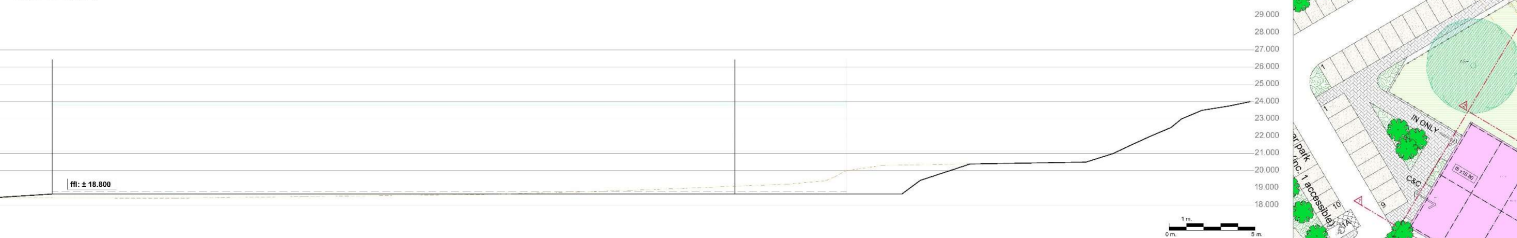

ILLUSTRATIVE SITE SECTION 2-2'
Scale 1:125 @ A1