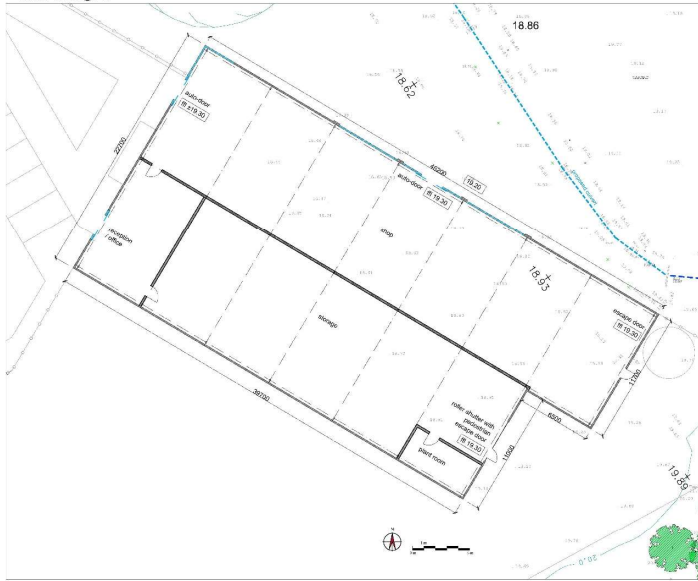

ROOF PLAN
Scale 1:200 @ A1

FLOOR PLAN
Scale 1:200 @ A1