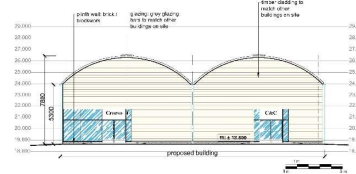

SOUTH-EAST ELEVATION
Scale 1:200 @ A1

NORTH-WEST ELEVATION
Scale 1:200 @ A1