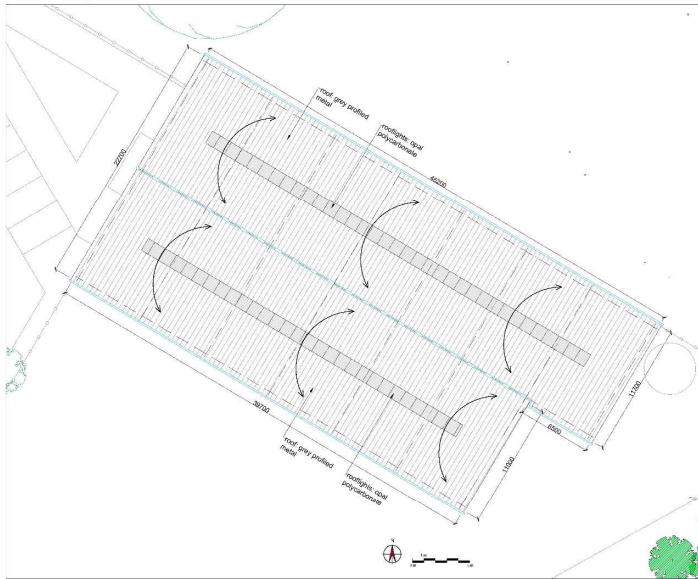

ROOF PLAN
Scale 1:200 @ A1