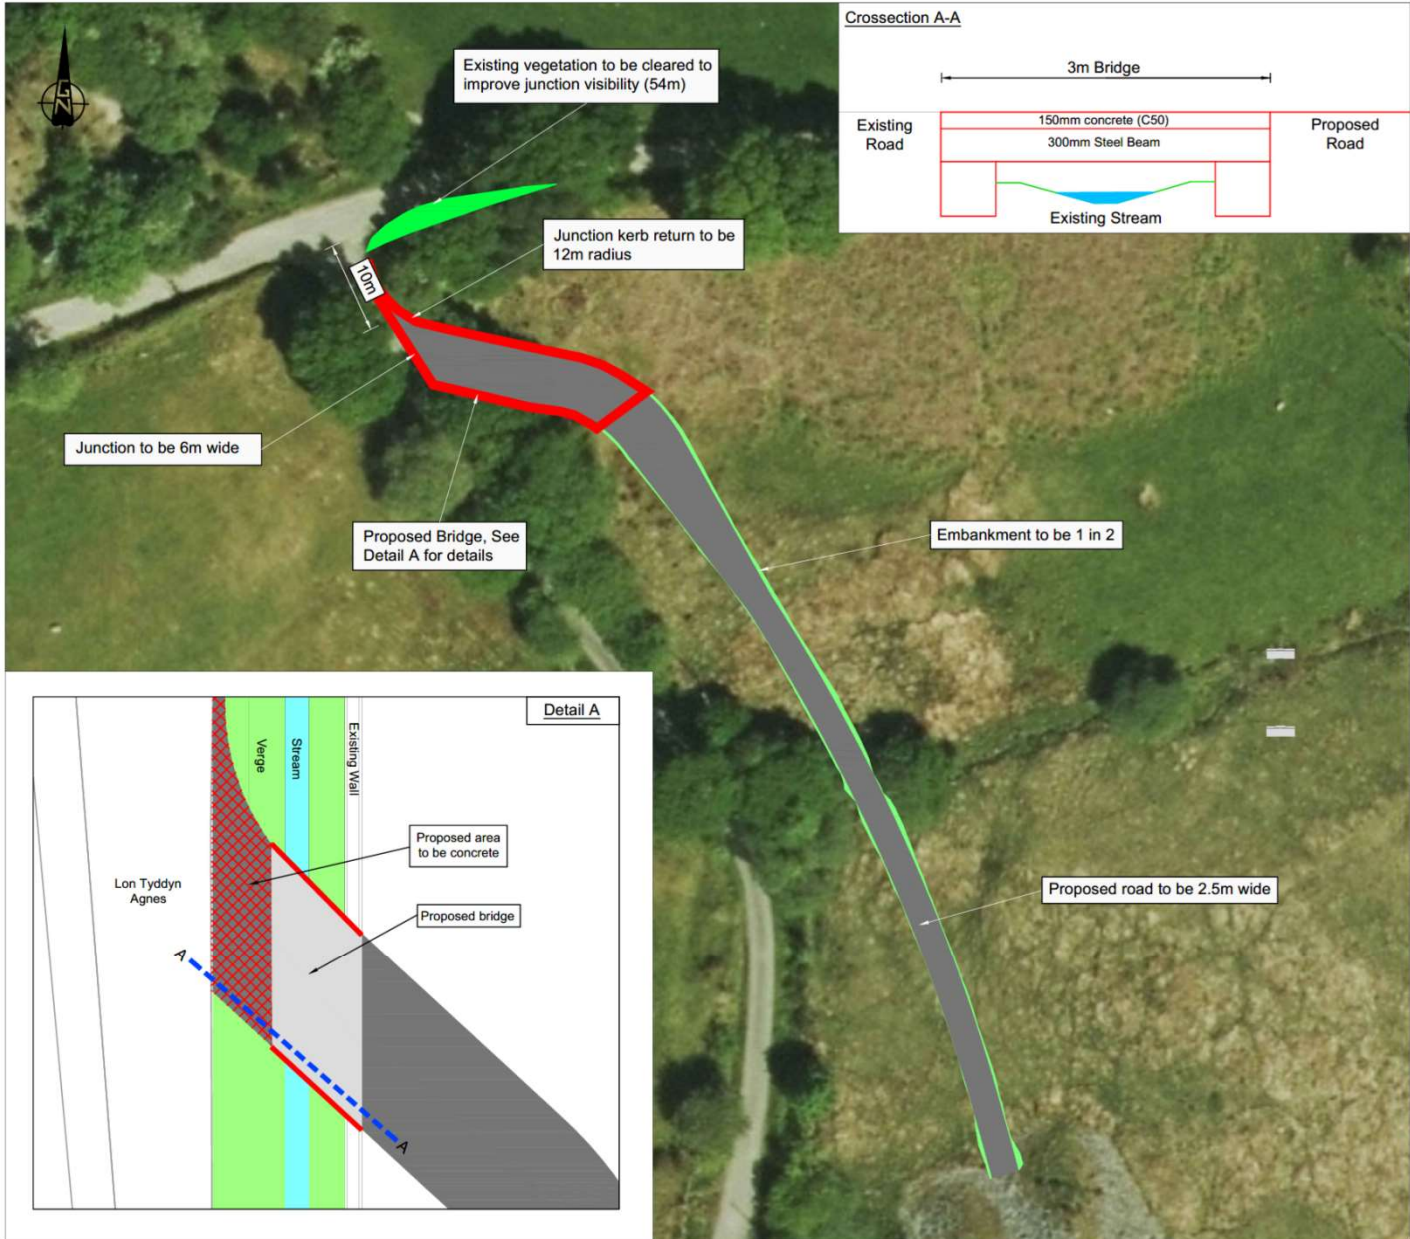

Scale 1:5000

Derbyn
19.01.22

Grid Reference

SH 48082 52118

Grid Reference (5 figure)

SH480621

X (Easting) Y (Northing)

248082 , 352118

Latitude Longitude (decimal)

53.044683 , -4.2676850

Latitude Longitude (degs mins secs)

53°02'41"N , 004°16'03"W

What3Words

exile.brightens.survey

Address (near)

Lôn Tyddyn Agnes, Tonyrallt, Llanllyfn,

Tal-y-sarn, Gwynedd, Wales, LL54 6RT.

Postcode (nearest)

LL54 6RT

Site Location

Grid Reference
SH 48111 52102
 Grid Reference (6 figure)
SH481521
 X (Easting), Y (Northing)
248111, 352102
 Latitude, Longitude (decimal)
53.044550, -4.2671456
 Latitude, Longitude (degs, mins, secs)
53°02'40"N, 004°16'02"W
 What3Words
wink.thatched.epic
 Address (near)
Lôn Tyddyn Agnes, Tanyralit, Llanlyfni,
Tal-y-cwm Gwynardd, Wales LL54 8RT
 Postcode (nearest)
LL54 8RT

SCALE	SHEET NUMBER
1:500	
PLOT DATE	
17/12/21	
FILE NAME	

FIGURE-08