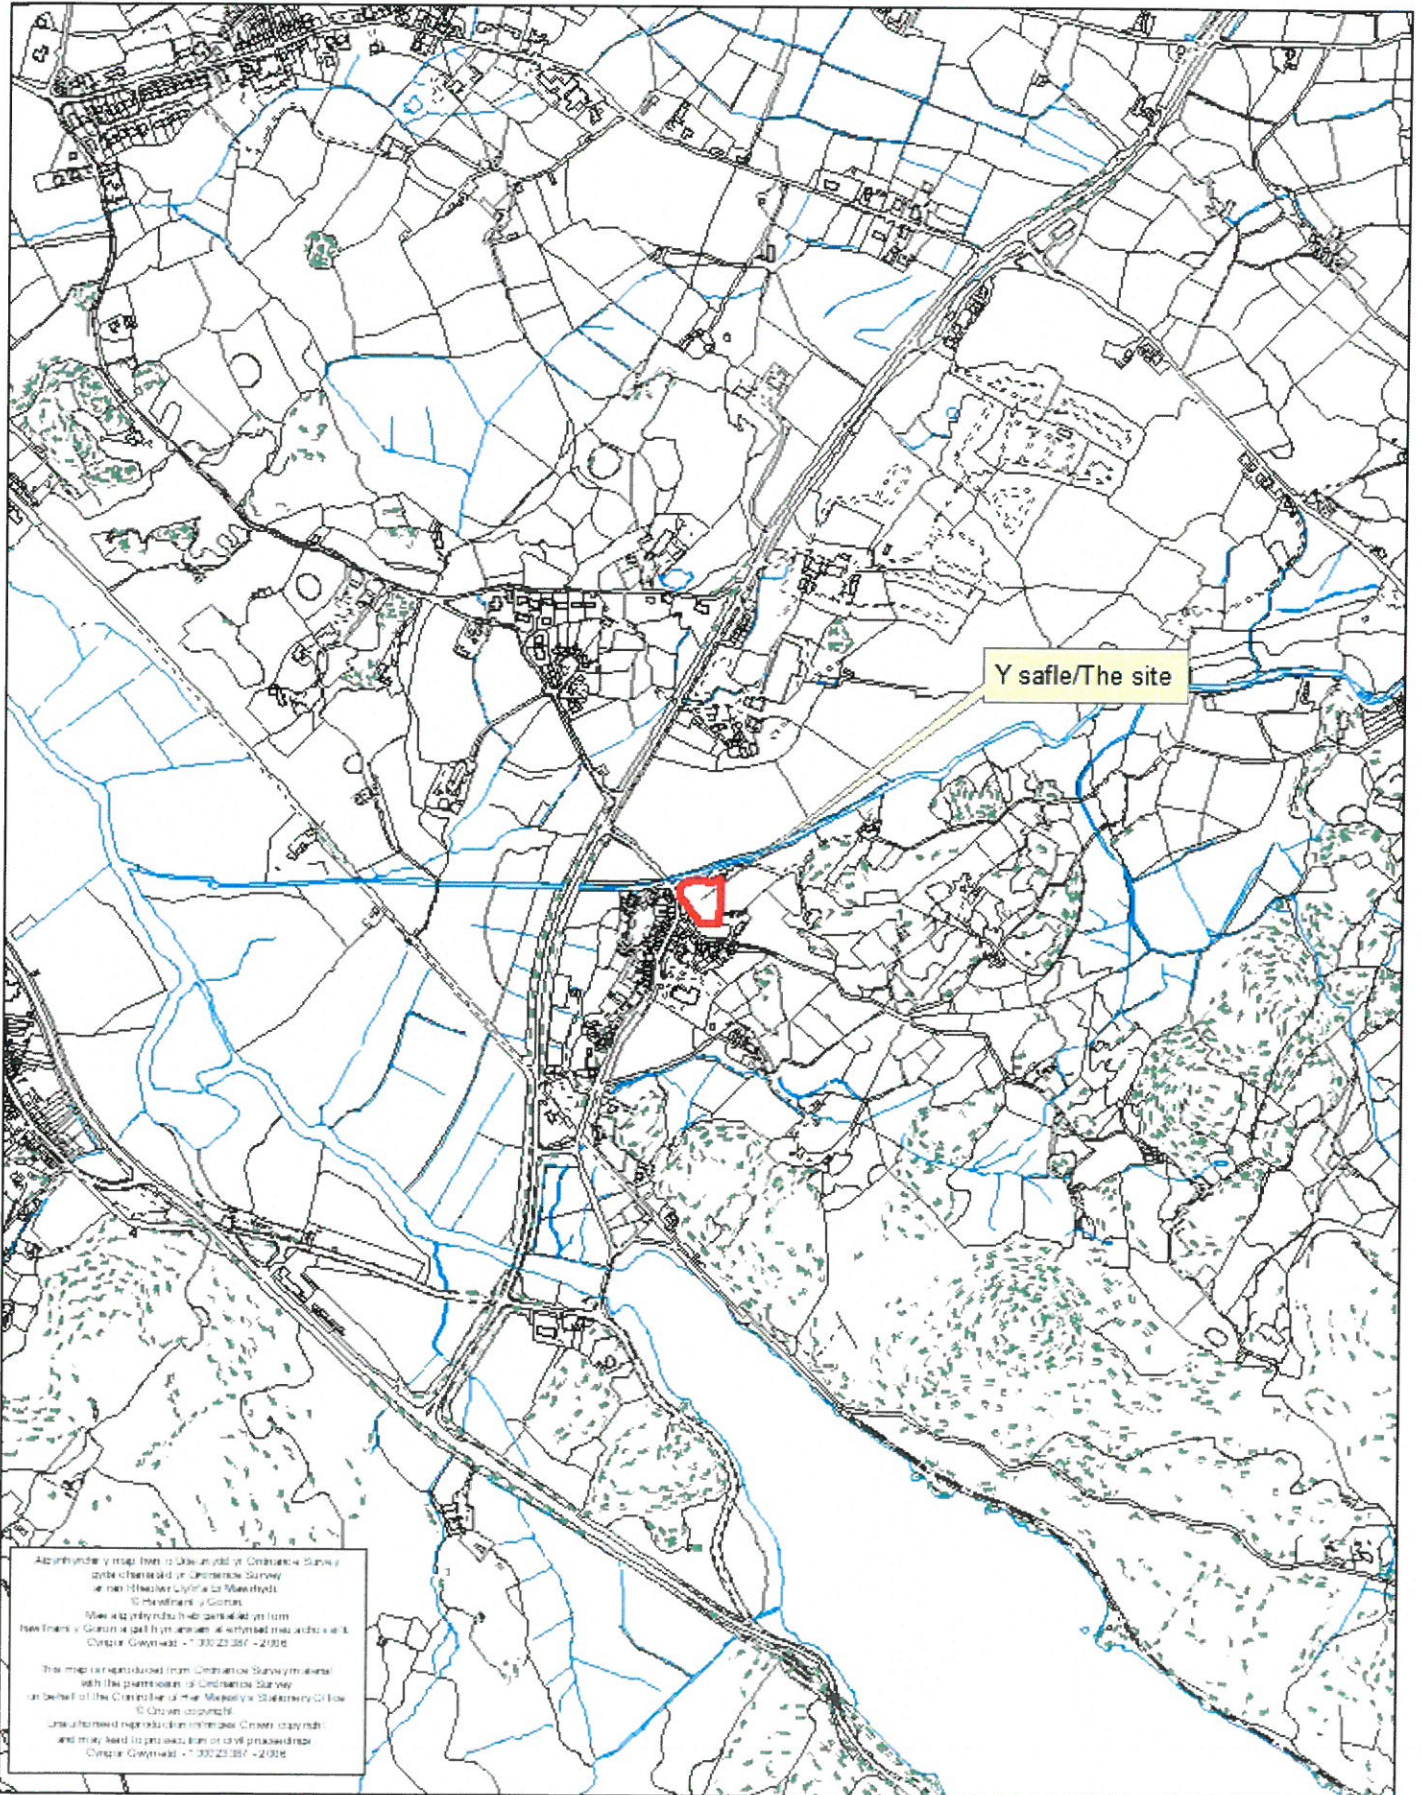

Rhif y Cais / Application Number : C17/0440/18/LL

Cynllun lleoliad ar gyfer adnabod y safle yn unig. Dim i raddfa.
Location Plan for identification purposes only. Not to scale.

Aberffraw y map hon o ddau oedd y Cynllun Gwynedd Caeau a ddaeth i'r aith yn 1988. Dim hysbysu o'r Cynllun Gwynedd Caeau a ddaeth i'r aith yn 1988.