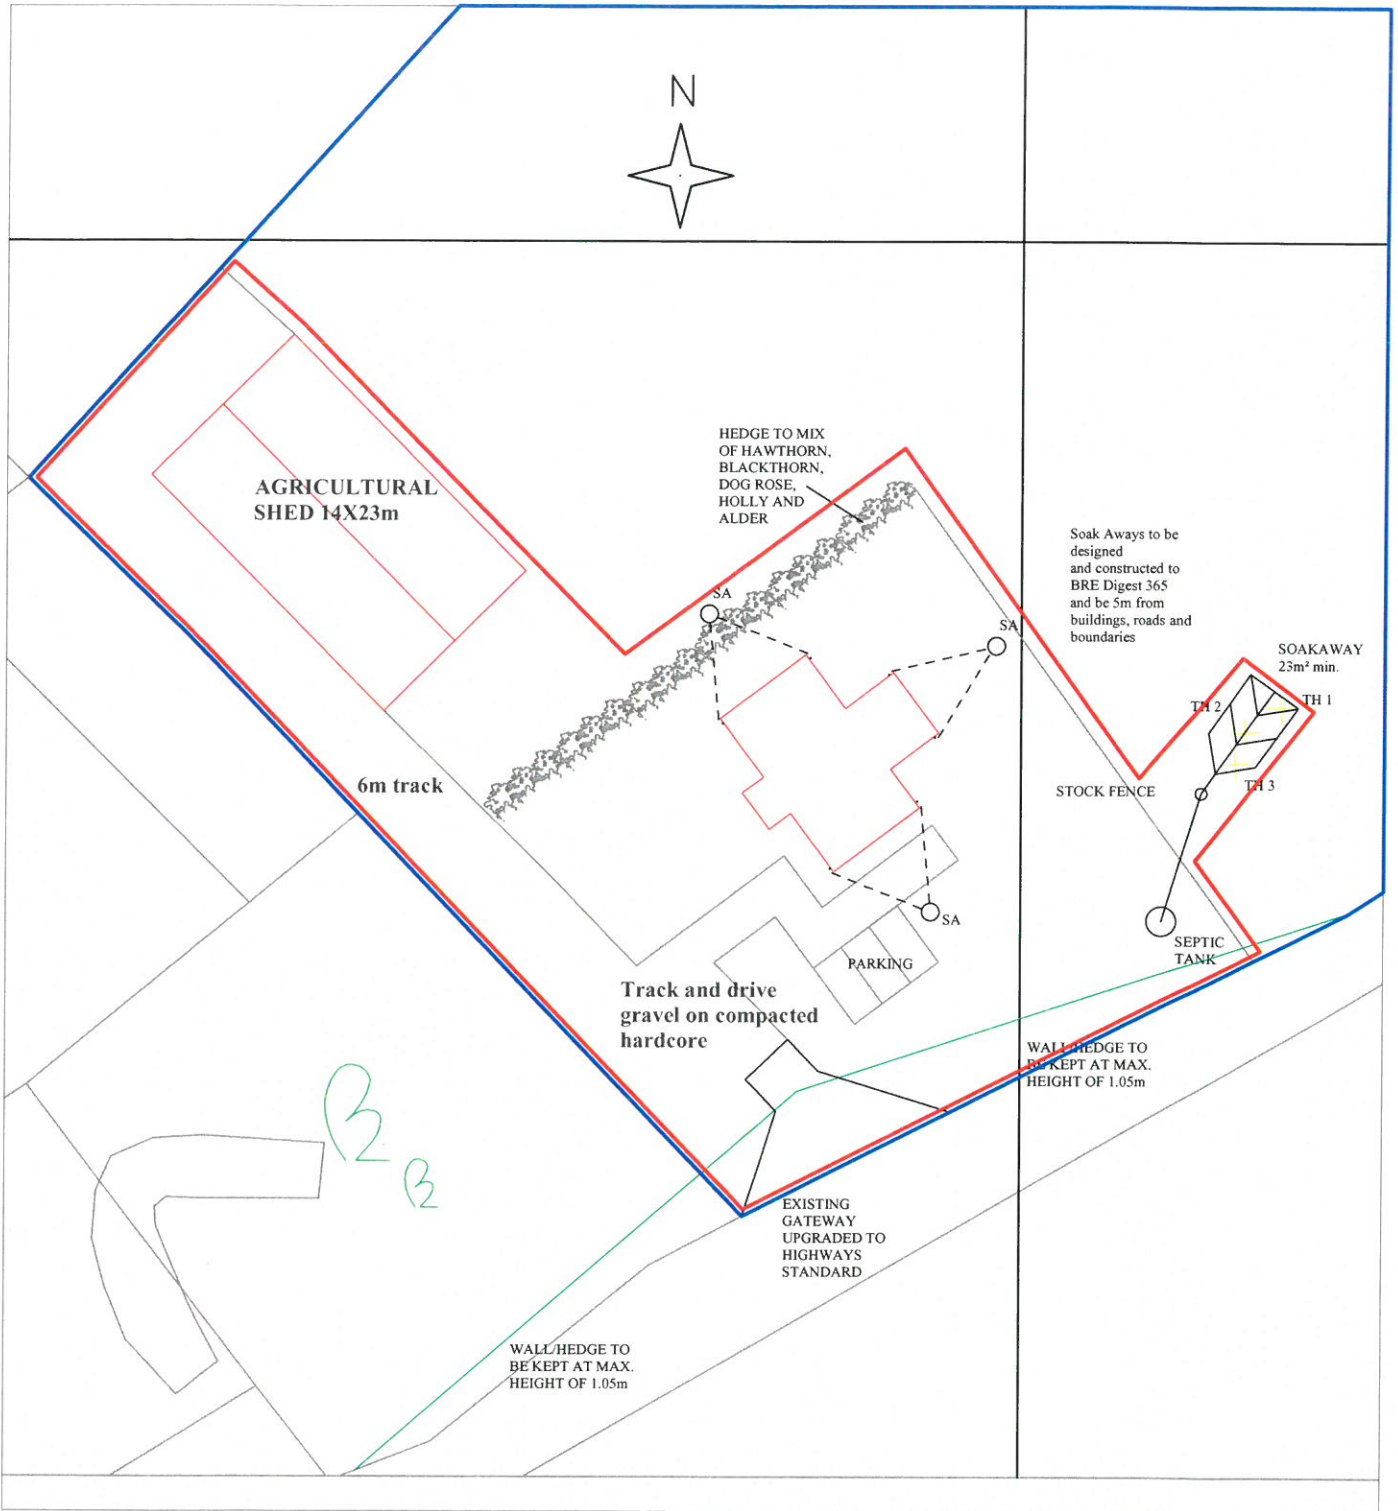

SCALE **1:500** DATE **05/17**

DRAWN BY **SCP** CHECKED

DRAWING NO. **PYE-A4-04A**

Pye Building Design
Tel:01248 450881
Mob:07929252873
Email:steve@pyebuildingdesign.co.uk

CLIENT **Mr.Huw Griffiths**

TITLE
**PROPOSED BLOCK PLAN
NEW BUNGALOW ON LAND AT
BRYN GWREDOG
WAEN-WEN
GWYNEDD**