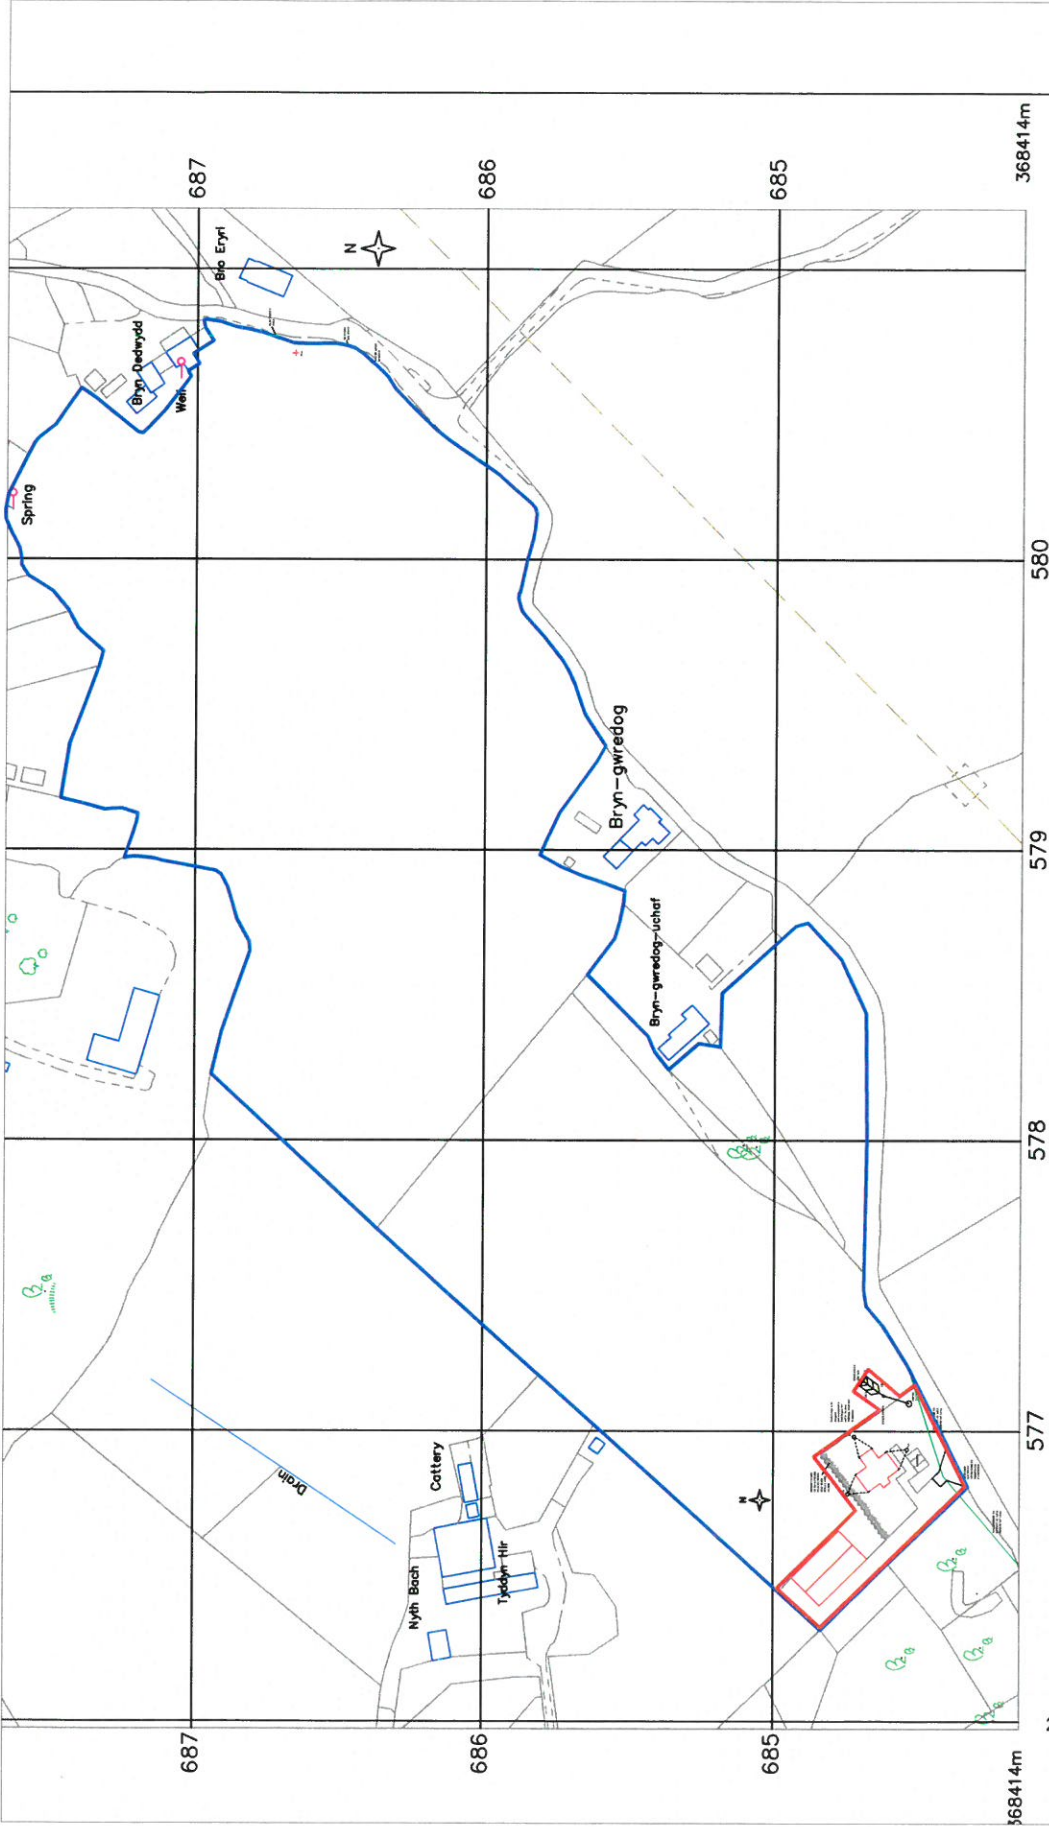

Rhif y Cais / Application Number : C17/0505/25/LL

Cynllun lleoliad ar gyfer adnabod y safle yn unig. Dim i raddfa.  
Location Plan for identification purposes only. Not to scale.

Y safle/The site

Atgynhychir y map hwn o Ddeunydd yr Ordnance Survey gyda chaniatâd yr Ordnance Survey ar ran Rheolwr Llyfrfa Ei Mawrthdy.  
© Hawffruint y Goron.  
Mae atgynhychu heb ganiatâd yn torri hawffruint y Goron a gall hyn arwain at erlyniad neu achos sifil.  
Cynllun Gwynedd - 100023387 - 2006

This map is reproduced from Ordnance Survey material with the permission of Ordnance Survey on behalf of the Controller of Her Majesty's Stationery Office.  
© Crown copyright.  
Unauthorised reproduction infringes Crown copyright and may lead to prosecution or civil proceedings.  
Cynllun Gwynedd - 100023387 - 2006

CLIENT  
**Mr. Huw Griffiths**

SCALE **1:2500** DATE **05/17**  
DRAWN BY **SCP** CHECKED

TITLE  
**LOCATION PLAN  
NEW BUNGALOW ON LAND AT  
BRYN GWREDOG  
WAEN-WEN  
GWYNEDD**

DRAWING NO  
**PYE-A4-01**