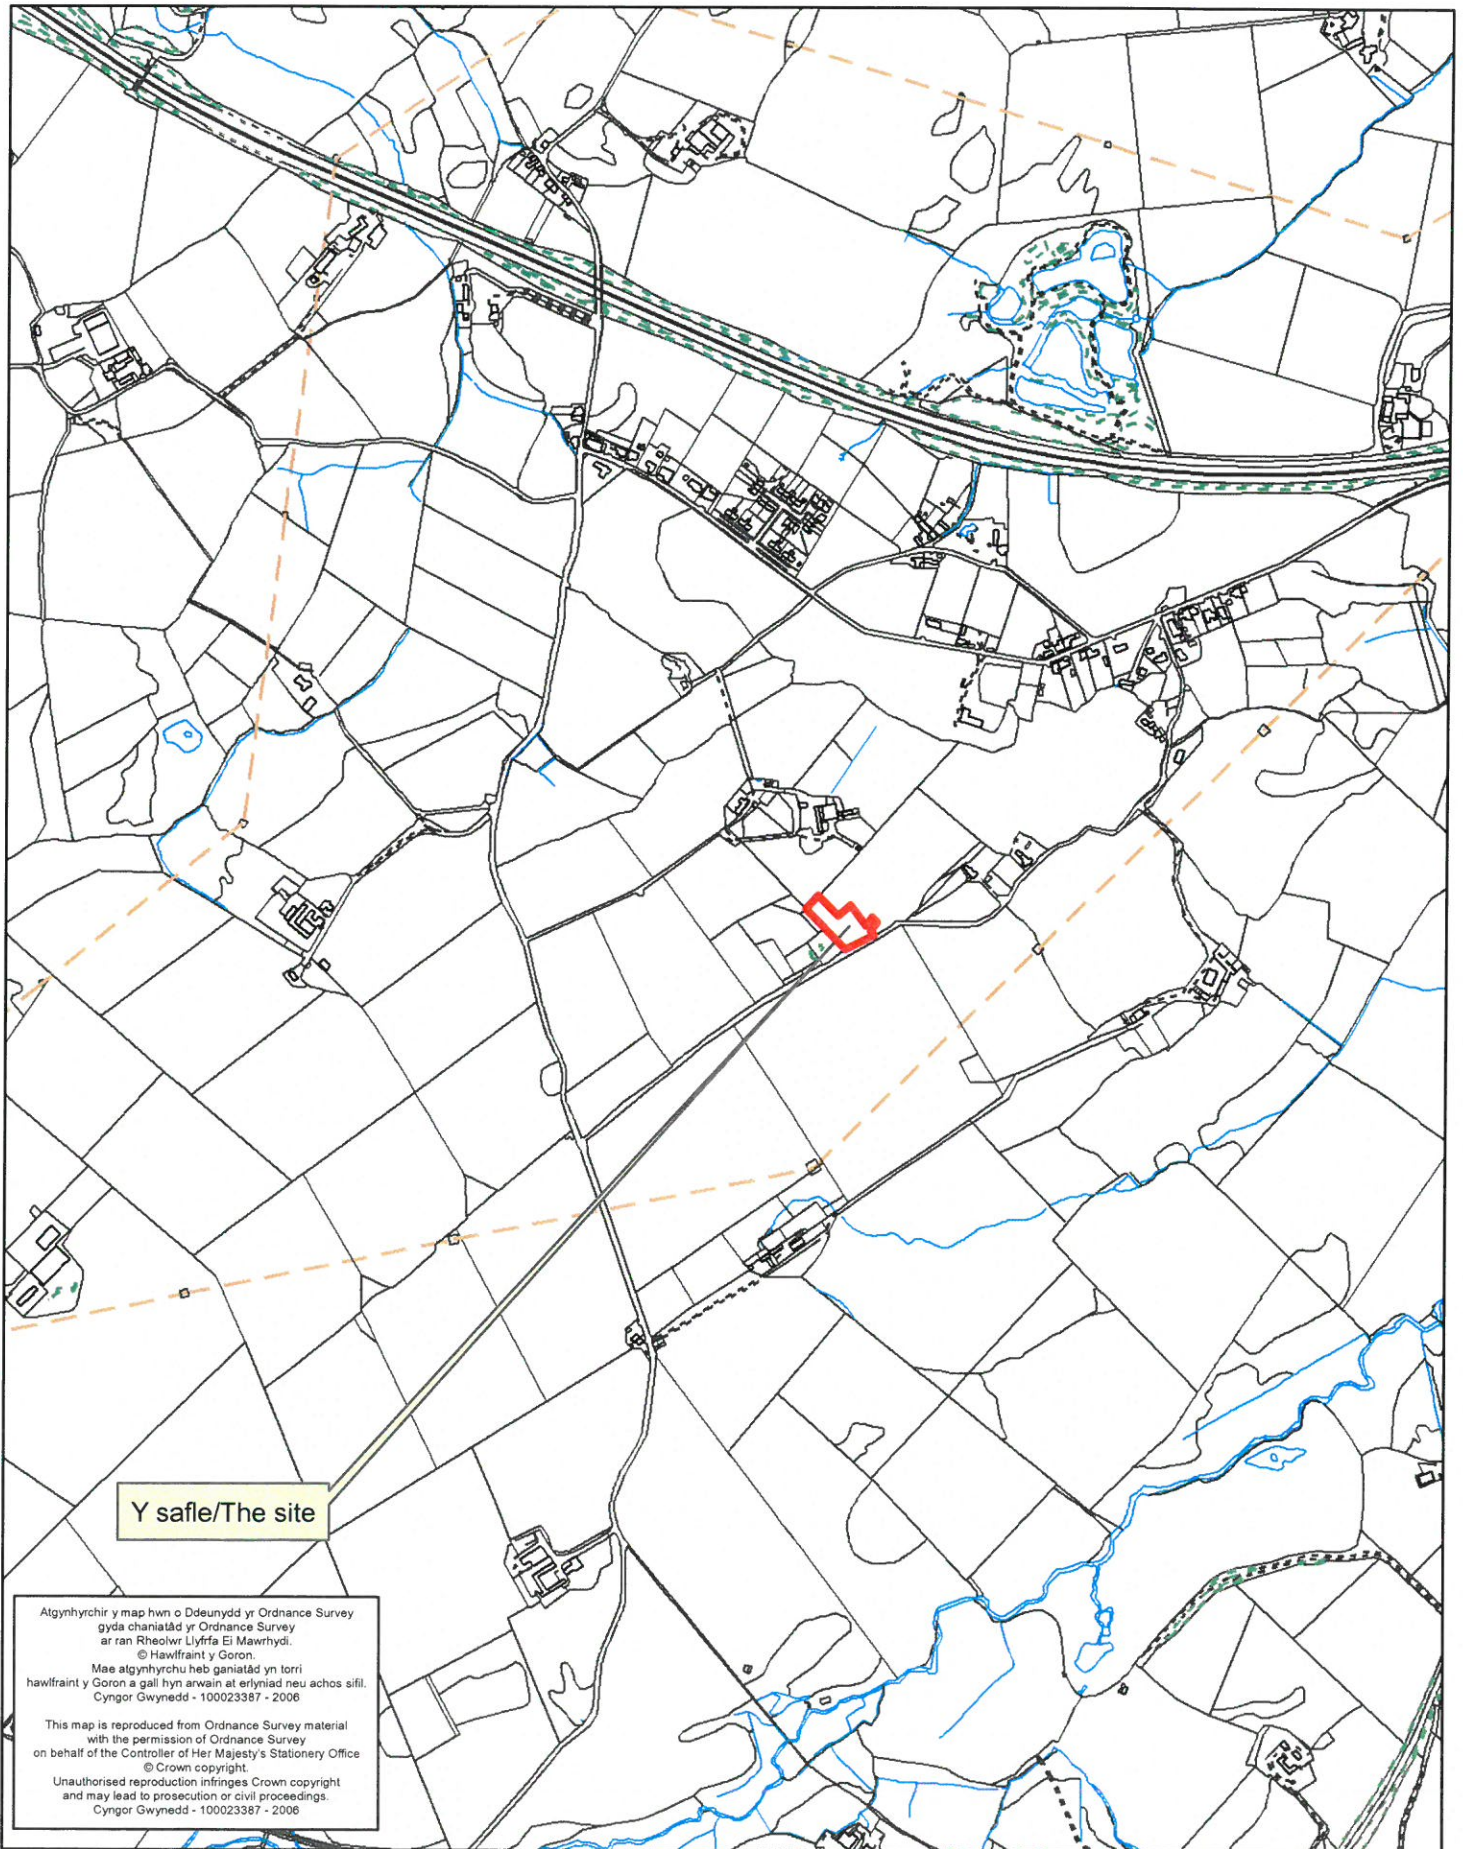

Rhif y Cais / Application Number : C17/0505/25/LL

Cynllun lleoliad ar gyfer adnabod y safle yn unig. Dim i raddfa.  
Location Plan for identification purposes only. Not to scale.

Y safle/The site

Atgynhychir y map hwn o Ddeunydd yr Ordnance Survey gyda chaniatâd yr Ordnance Survey ar ran Rheolwr Llyfrfa Ei Mawrthdy.  
© Hawffruint y Goron.  
Mae atgynhychu heb ganiatâd yn torri hawffruint y Goron a gall hyn arwain at erlyniad neu achos sifil.  
Cynllun Gwynedd - 100023387 - 2006

This map is reproduced from Ordnance Survey material with the permission of Ordnance Survey on behalf of the Controller of Her Majesty's Stationery Office.  
© Crown copyright.  
Unauthorised reproduction infringes Crown copyright and may lead to prosecution or civil proceedings.  
Cynllun Gwynedd - 100023387 - 2006